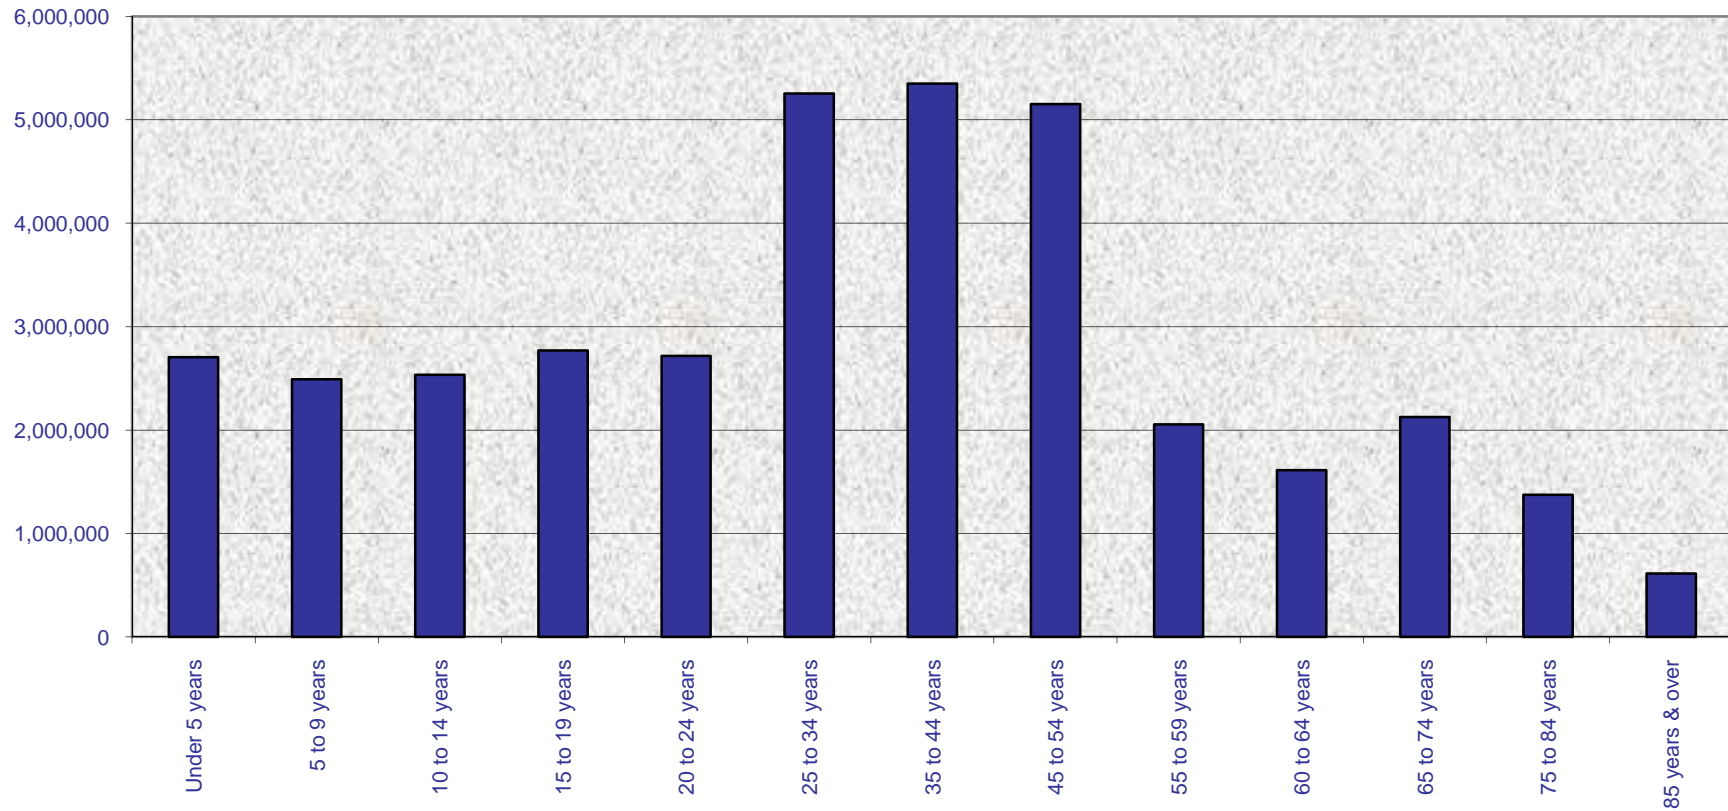

California's Population by Age in 2008

Total	Under 5 years	5 to 9 years	10 to 14 years	15 to 19 years	20 to 24 years	25 to 34 years	35 to 44 years
36,756,666	2,704,659	2,491,973	2,534,716	2,768,860	2,718,110	5,254,529	5,349,981
	45 to 54 years	55 to 59 years	60 to 64 years	65 to 74 years	75 to 84 years	85 years & over	
	5,152,065	2,053,752	1,613,525	2,126,600	1,375,433	612,463	

California's Population by Percent Male/Female Gender in 2008 (w/Female Population of Child-Bearing Age)